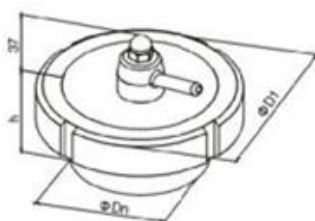

SEPAK**INDUSTRIES PTY LTD**www.sepak.com.au

Union-Type-Sight-Glass Brush

NO.2103007

Union-Type-Sight-Glass (Standard)

NO.2103011

DIN

SIZE	D	D1	H
• DN25	28	63	28
• DN32	34	70	30
• DN40	40	78	30
DN50	52	92	32
DN65	70	110	33
DN80	85	125	35
DN100	104	146	39
DN125	129	178	39
DN150	154	210	47

INCH

SIZE	D	D1	H
• 1"	25.4	50	28
• 1 1/8"	31.8	60	28
• 1 1/2"	38.1	72	30
2"	50.8	82	30
2 1/2"	63.5	97	34
3"	76.2	111	35
3 1/2"	89.0	118	36
4"	101.6	138	38
6"	152.4	199	47

Note: "*" does not apply Union-Type-Sight-Glass Brush

NO.2103010

NO.2103009

INCH

SIZE	D	Dn	h
DN100	146	104	39
DN125	178	129	39
DN150	210	154	47
4"/(1.5)	138	101.6	38
6"	210	152.4	47

- Use high light flashlight, rechargeable lithium battery (220V Battery for 18650)
- Can use AC220/110V power supply lighting.
- with dust scraping device (brush)