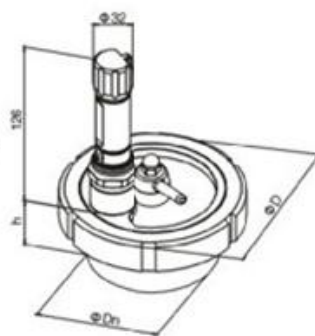

SEPAK**INDUSTRIES PTY LTD**www.sepak.com.au

Union-Type-Sight-Glass Brush

NO.2103007

Union-Type-Sight-Glass (Standard)

NO.2103011

DIN

SIZE	D	D1	H
• DN25	28	63	28
• DN32	34	70	30
• DN40	40	78	30
DN50	52	92	32
DN65	70	110	33
DN80	85	125	35
DN100	104	146	39
DN125	129	178	39
DN150	154	210	47

INCH

SIZE	D	D1	H
• 1"	25.4	50	28
• 1 1/8"	31.8	60	28
• 1 1/2"	38.1	72	30
2"	50.8	82	30
2 1/2"	63.5	97	34
3"	76.2	111	35
3 1/2"	89.0	118	36
4"	101.6	138	38
6"	152.4	199	47

Note: "*" does not apply Union-Type-Sight-Glass Brush

NO.2103010

NO.2103009

INCH

SIZE	D	Dn	h
DN100	146	104	39
DN125	178	129	39
DN150	210	154	47
4"/(1.5)	138	101.6	38
6"	210	152.4	47

- Use high light flashlight, rechargeable lithium battery (220V Battery for 18650)
- Can use AC220/110V power supply lighting.
- with dust scraping device (brush)