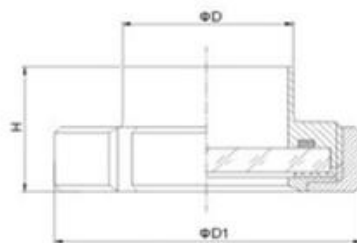

SEPAK**INDUSTRIES PTY LTD**www.sepak.com.au

Union-Type-Sight-Glass Brush

NO.2103007

Union-Type-Sight-Glass (Standard)

NO.2103011

DIN

SIZE	D	D1	H
• DN25	28	63	28
• DN32	34	70	30
• DN40	40	78	30
DN50	52	92	32
DN65	70	110	33
DN80	85	125	35
DN100	104	146	39
DN125	129	178	39
DN150	154	210	47

INCH

SIZE	D	D1	H
• 1"	25.4	50	28
• 1 1/8"	31.8	60	28
• 1 1/2"	38.1	72	30
2"	50.8	82	30
2 1/2"	63.5	97	34
3"	76.2	111	35
3 1/2"	89.0	118	36
4"	101.6	138	38
6"	152.4	199	47

Note: "*" does not apply Union-Type-Sight-Glass Brush

NO.2103010

NO.2103009

INCH

SIZE	D	Dn	h
DN100	146	104	39
DN125	178	129	39
DN150	210	154	47
4"/(1.5)	138	101.6	38
6"	210	152.4	47

- Use high light flashlight, rechargeable lithium battery (220V Battery for 18650)
- Can use AC220/110V power supply lighting.
- with dust scraping device (brush)