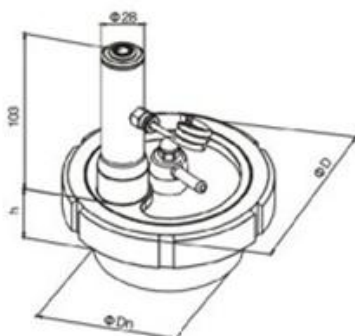

SEPAK**INDUSTRIES PTY LTD**www.sepak.com.au

Union-Type-Sight-Glass Brush

NO.2103007

Union-Type-Sight-Glass (Standard)

NO.2103011

DIN

SIZE	D	D1	H
• DN25	28	63	28
• DN32	34	70	30
• DN40	40	78	30
DN50	52	92	32
DN65	70	110	33
DN80	85	125	35
DN100	104	146	39
DN125	129	178	39
DN150	154	210	47

INCH

SIZE	D	D1	H
• 1"	25.4	50	28
• 1 1/8"	31.8	60	28
• 1 1/2"	38.1	72	30
2"	50.8	82	30
2 1/2"	63.5	97	34
3"	76.2	111	35
3 1/2"	89.0	118	36
4"	101.6	138	38
6"	152.4	199	47

Note: "*" does not apply Union-Type-Sight-Glass Brush

NO.2103010

NO.2103009

INCH

SIZE	D	Dn	h
DN100	146	104	39
DN125	178	129	39
DN150	210	154	47
4"/(1.5)	138	101.6	38
6"	210	152.4	47

- Use high light flashlight, rechargeable lithium battery (220V Battery for 18650)
- Can use AC220/110V power supply lighting.
- with dust scraping device (brush)